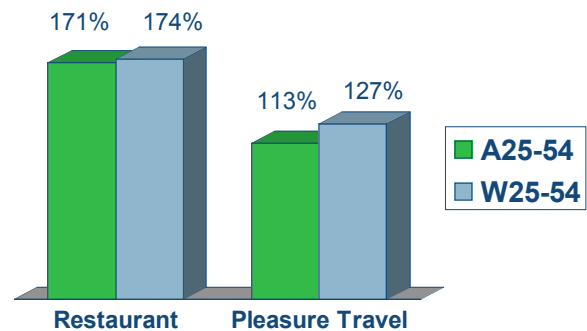

Mystery

All the pieces come together for true crime and suspense drama lovers on Mystery TV

Viewer Profile

Mystery is the #1 station against A25-54!

Age% of A18+ AMA

Index vs Population

Index vs Population

Index vs Population