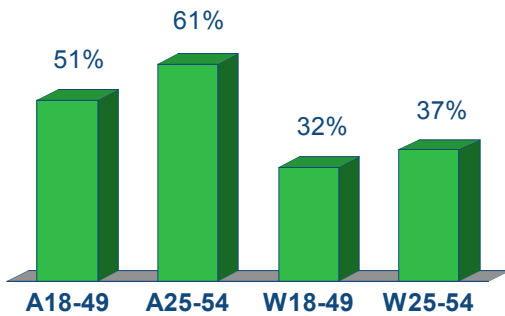

Mystery

All the pieces come together for true crime and suspense drama lovers on Mystery TV

Viewer Profile

Mystery is the #1 station against A25-54!

Age% of A18+ AMA

Index vs Population

Index vs Population

Index vs Population