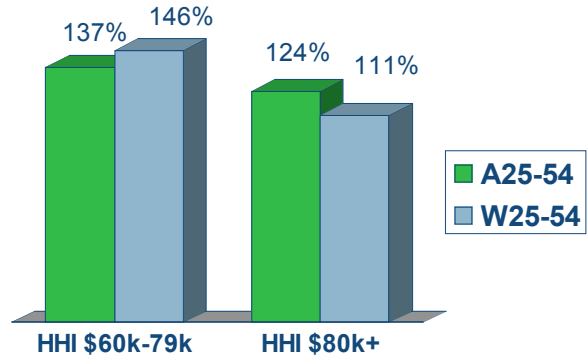

Mystery

All the pieces come together for true crime and suspense drama lovers on Mystery TV

Viewer Profile

Mystery is the #1 station against A25-54!

Age% of A18+ AMA

Index vs Population

Index vs Population

Index vs Population