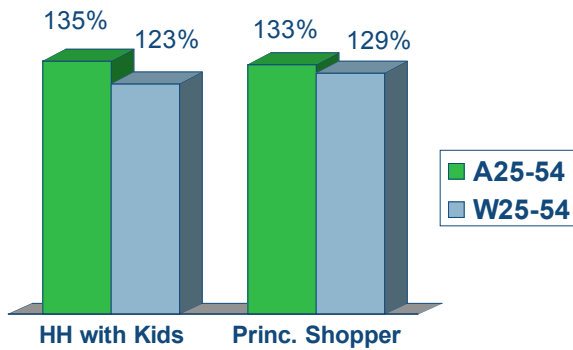

Mystery

All the pieces come together for true crime and suspense drama lovers on Mystery TV

Viewer Profile

Mystery is the #1 station against A25-54!

Age% of A18+ AMA

Index vs Population

Index vs Population

Index vs Population